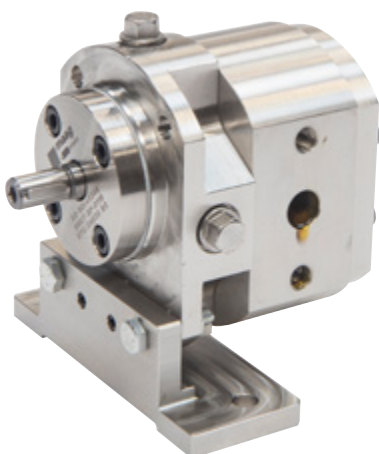

A photograph of industrial machinery in a factory setting, featuring a large metal frame and various mechanical components. The image is overlaid with a semi-transparent dark grey filter. The text "Still life macchinari industriali" is centered in white. At the bottom, there is a logo "LU3G" and a navigation bar with four colored triangles (grey, yellow, pink, teal).

A close-up photograph of an industrial machine, likely a CNC lathe or mill, with a coolant system. The machine is dark and metallic, with a blue flexible coolant hose connected to it. The hose has orange-colored fittings. The machine is in operation, with a spray of coolant visible at the bottom. The background is blurred, showing a factory setting.