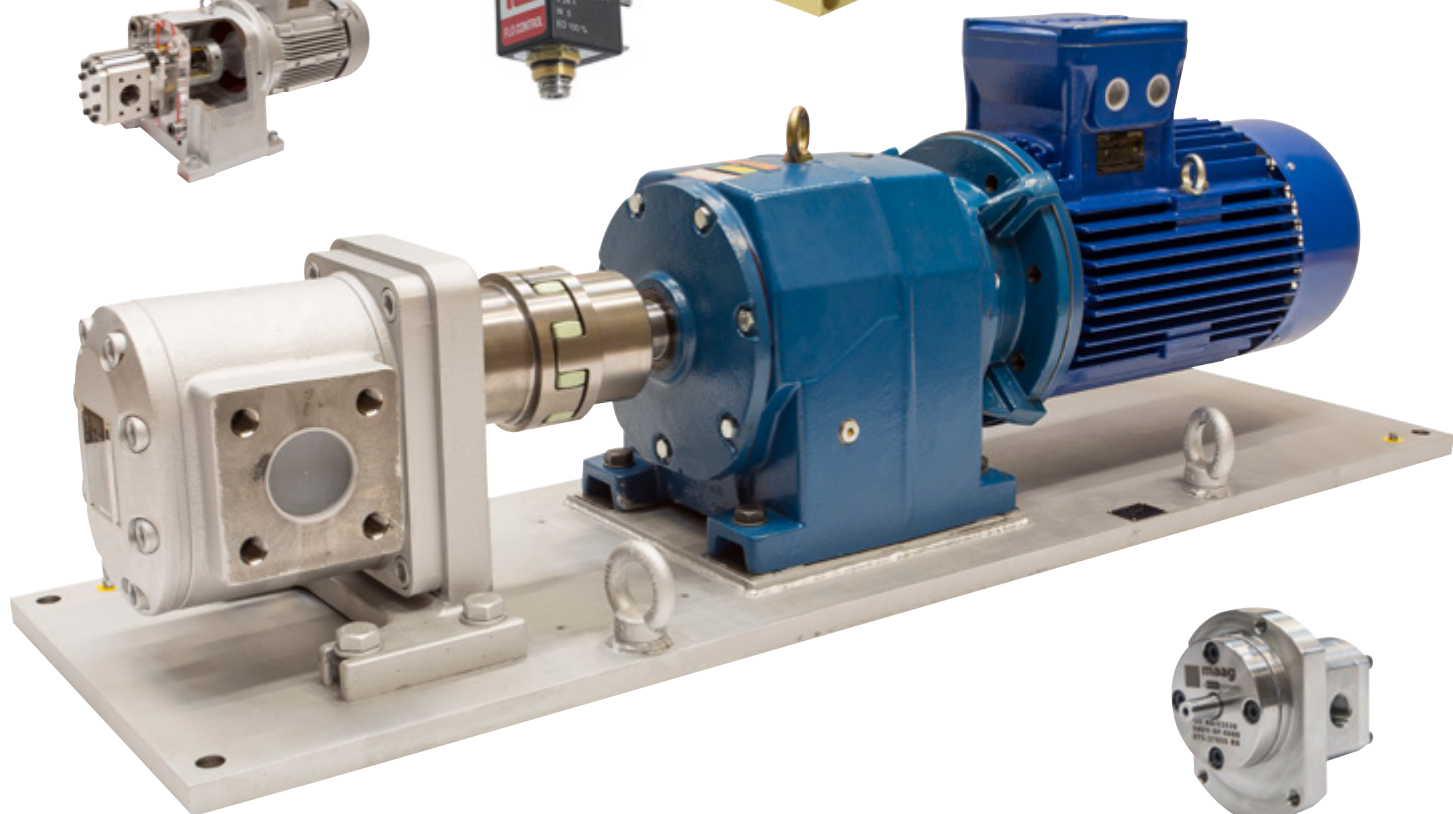

A photograph of industrial machinery in a factory setting, featuring a large metal frame and various mechanical components. The image is overlaid with a semi-transparent dark grey filter. The text "Still life macchinari industriali" is centered in white. At the bottom, there is a logo "LU3G" and a navigation bar with four colored triangles (grey, yellow, pink, teal).

A close-up photograph of an industrial machine, likely a CNC lathe or mill, with a coolant system. The machine is dark and metallic, with a blue flexible coolant hose connected to it. The hose has orange-colored fittings. The machine is in operation, with a spray of coolant visible at the bottom. The background is blurred, showing a factory setting.